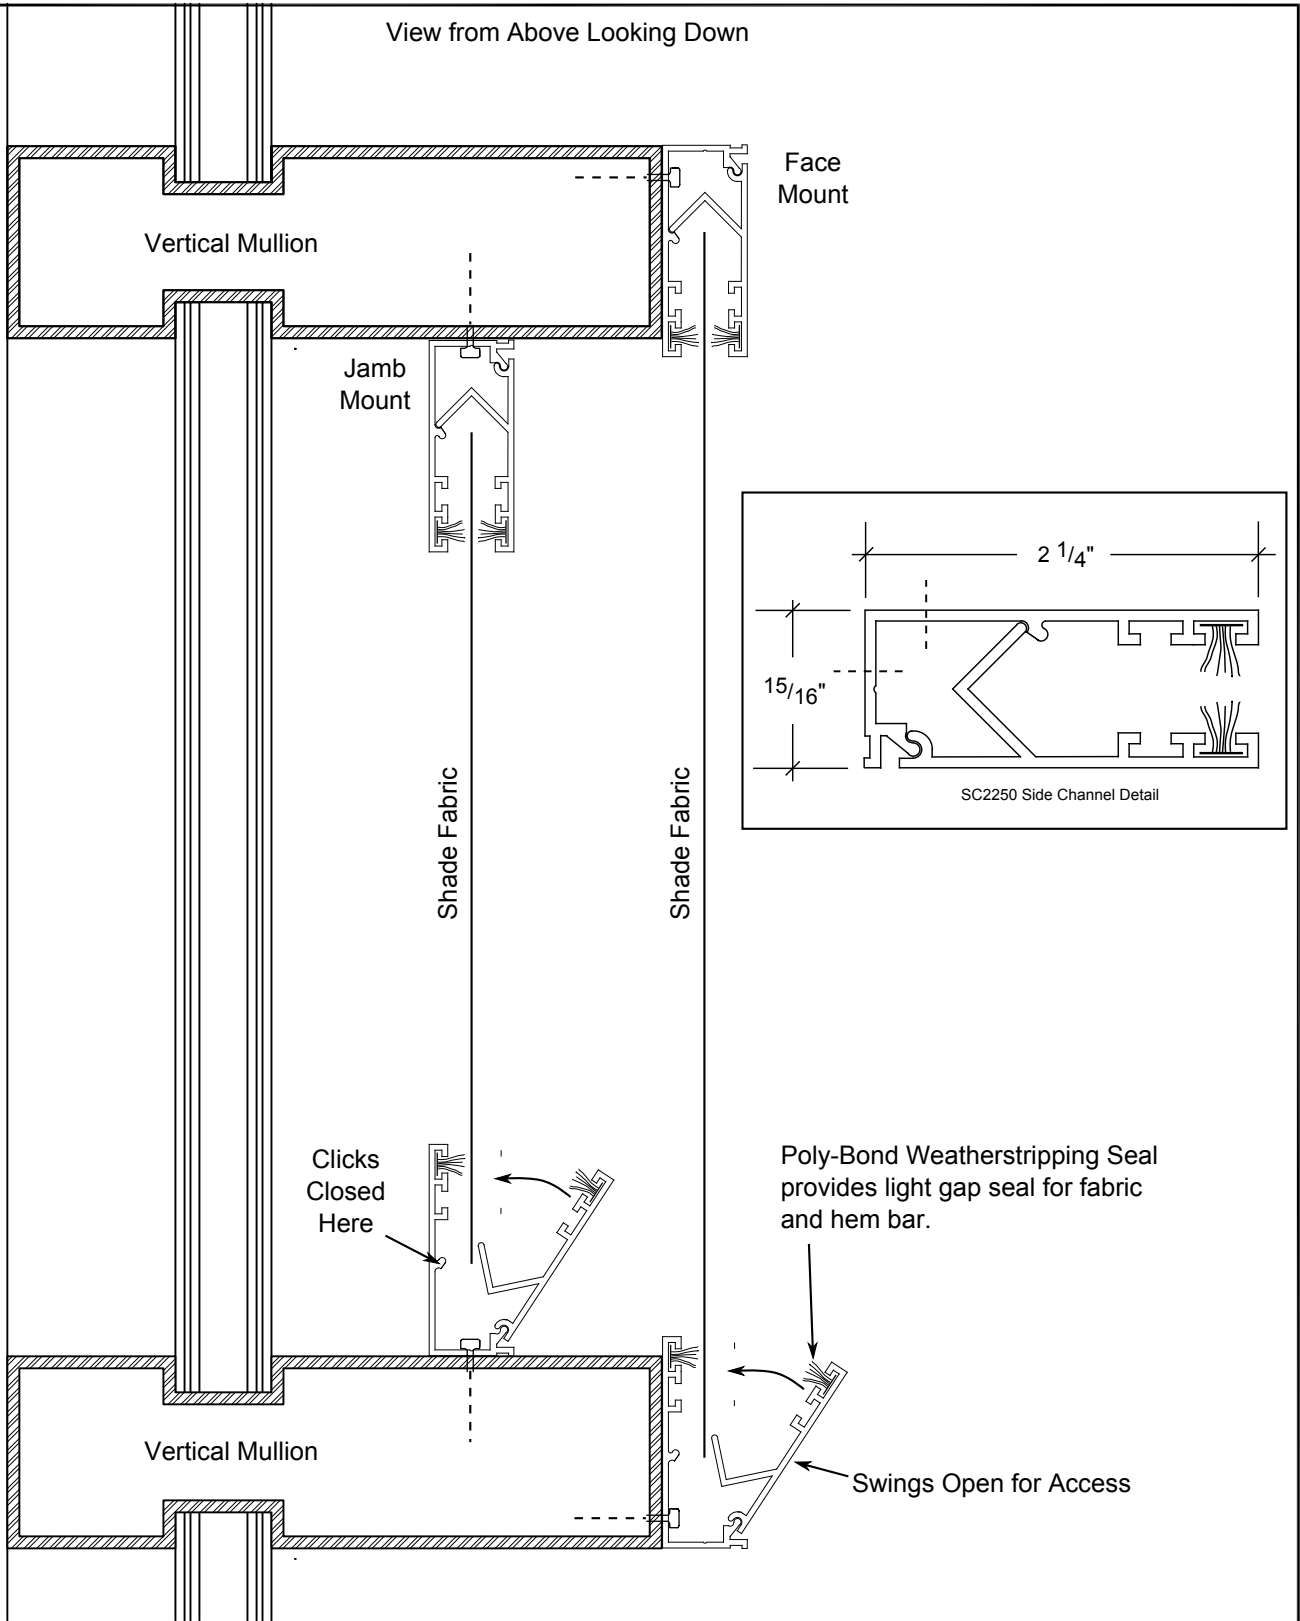

View from Above Looking Down

DELTA / REV. NO.:

BULLETIN NO.:

DATE:

SCALE: 6" = 1'-0"

PROJECT: SKYCO_SHADING_SYSTEMS

LOCATION:

SHEET NO.